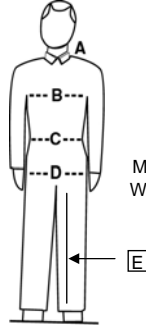

SIZING CHART - ROSSEAU LAKE COLLEGE

FOR PARENTS WHO ARE UNFAMILIAR WITH TOP MARKS SIZING, WE PROVIDE BELOW A SIZING CHART AS A GUIDELINE FOR YOU TO DETERMINE YOUR CHILD'S SIZING. WE RECOMMEND THAT YOU COMPLETE THE BASIC MEASUREMENT TABLE INDICATED BELOW. WITH THIS INFORMATION, WE CAN DOUBLE CHECK THE SIZES YOU HAVE ORDERED.

TO INSURE A PROPER FIT, MEASURE YOUR CHILD CAREFULLY - KEEP TAPE FIRM BUT NOT TIGHT.

- HEIGHT:** STAND WITHOUT SHOES AGAINST THE WALL - MEASURE FROM TOP OF HEAD TO THE FLOOR
- CHEST:** MEASURE AROUND FULLEST PART OF THE CHEST
- WAIST:** MEASURE AROUND NARROWEST PART OF THE WAIST
- HIPS:** MEASURE AROUND THE FULLEST PART OF HIPS

MY CHILD'S MEASUREMENTS (IN INCHES) ARE:

AGE:	
MALE/FEMALE:	
HEIGHT:	
WEIGHT:	
NECK:A	
CHEST:B	
WAIST:C	
HIPS:D	
INSEAM:E	

REGARDING WAIST : C
MEASURE AROUND WAIST (MAYBE LOWER) - WHERE YOU NORMALLY WEAR YOUR PANTS OR SKIRT.